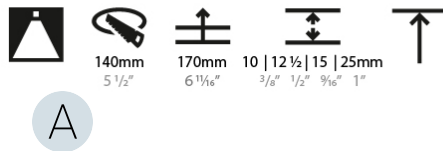

ELECTRICAL

Lamp Type: LED (Zhaga Standard)
Input Wattage (W): 28
Total Output Wattage (W): 26.4
Dimming: Tri-Mode (Non-Dimming and Phase Dimming (120Vac only) and 0-10V Dimming)
Driver Included: No
Driver Location: Recessed Housing
Driver Type: Constant Current - Universal
Driver Class: Class 2
Housing: See components
Input Voltage (V): 120 - 277
Constant Current (MA): 700

LED

Number of LEDs: 1
Color Temperature (°K): 2700 / 3000 / 3500 / 4000
Max. Delivered Lumen (lm): 2156 / 2244 / 2377 / 2425
Nominal Lumen (lm): 2909 / 3028 / 3208 / 2373
CRI: >90 CRI
Lamp Life (hrs): 50000
Upon Request: RGB-W Tunable White Special Color Temperature Special LED

OPTICAL

Reflector°: 18 / 34
Optic°: Lens Pack - No Lens / Linear Spread Lens / Honeycomb / Spread Lens
Adjustability: Fixed
Upon Request: Special Beam Angles

RATINGS AND CERTIFICATIONS

382, F 416-247-9319, www.zaneen.com
Certified and Compliant for North American Standards at the end of the existing Model #. For assistance on 'custom' specifications, contact zteam@zaneen.com.
In a constant effort to supply the best product, we reserve the right to change specifications or materials without notice. The most recent specification sheets are found at zaneen.com
IP rating: IP20