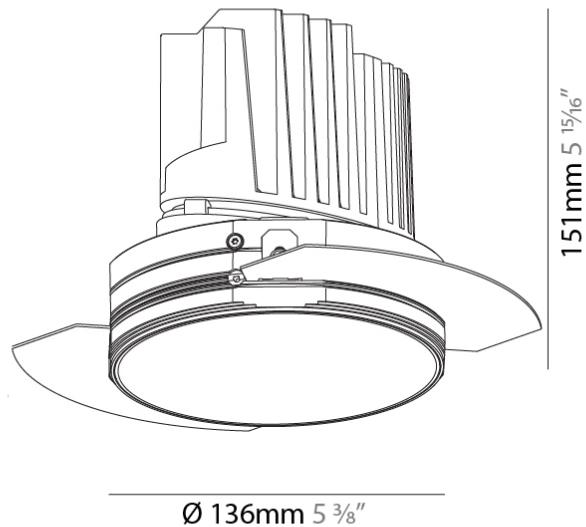

ELECTRICAL

Lamp Type: LED (Zhaga Standard)
Input Wattage (W): 28
Total Output Wattage (W): 26.4
Dimming: Tri-Mode (Non-Dimming and Phase Dimming (120Vac only) and 0-10V Dimming)
Driver Included: No
Driver Location: Recessed Housing
Driver Type: Constant Current - Universal
Driver Class: Class 2
Housing: See components
Input Voltage (V): 120 - 277
Constant Current (MA): 700

LED

Number of LEDs: 1
Color Temperature (°K): 2700 / 3000 / 3500 / 4000
Max. Delivered Lumen (lm): 2156 / 2244 / 2377 / 2425
Nominal Lumen (lm): 2909 / 3028 / 3208 / 2373
CRI: >90 CRI
Lamp Life (hrs): 50000
Upon Request: RGB-W Tunable White Special Color Temperature Special LED

OPTICAL

Reflector°: 18 / 34
Optic°: Lens Pack - No Lens / Linear Spread Lens / Honeycomb / Spread Lens
Adjustability: Fixed
Upon Request: Special Beam Angles

RATINGS AND CERTIFICATIONS

382, F 416-247-9319, www.zaneen.com
Certified and Compliant for North American Standards at the end of the existing Model #. For assistance on 'custom' specifications, contact zteam@zaneen.com.
In a constant effort to supply the best product, we reserve the right to change specifications or materials without notice. The most recent specification sheets are found at zaneen.com
IP rating: IP20