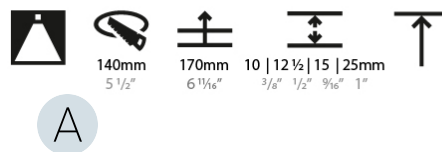

ELECTRICAL

Lamp Type: LED (Zhaga Standard)
Input Wattage (W): 13.2 / 16.5
Total Output Wattage (W): 12.1 / 14.7
Dimming: Tri-Mode (Non-Dimming and Phase Dimming (120Vac only) and 0-10V Dimming)
Driver Included: No
Driver Location: Recessed Housing
Driver Type: Constant Current - Universal
Driver Class: Class 2
Housing: See components
Input Voltage (V): 120 - 277
Constant Current (MA): 350

LED

Number of LEDs: 1
Color Temperature (°K): 2700 / 3000 / 3500 / 4000
Max. Delivered Lumen (lm): 814 / 877 / 911 / 930
Nominal Lumen (lm): 1246 / 1342 / 1396 / 1424
CRI: >90 CRI
Efficiency (%): 90.5
Lamp Life (hrs): 50000
Upon Request: RGB-W Tunable White Special Color Temperature Special LED

OPTICAL

Reflector°: 10
Optic°: Lens Pack - No Lens / Linear Spread Lens / Honeycomb / Spread Lens
Upon Request: Special Beam Angles

RATINGS AND CERTIFICATIONS

382, F 416-247-9319, www.zaneen.com
Certified and Compliant for North American Standards
IP rating: IP20